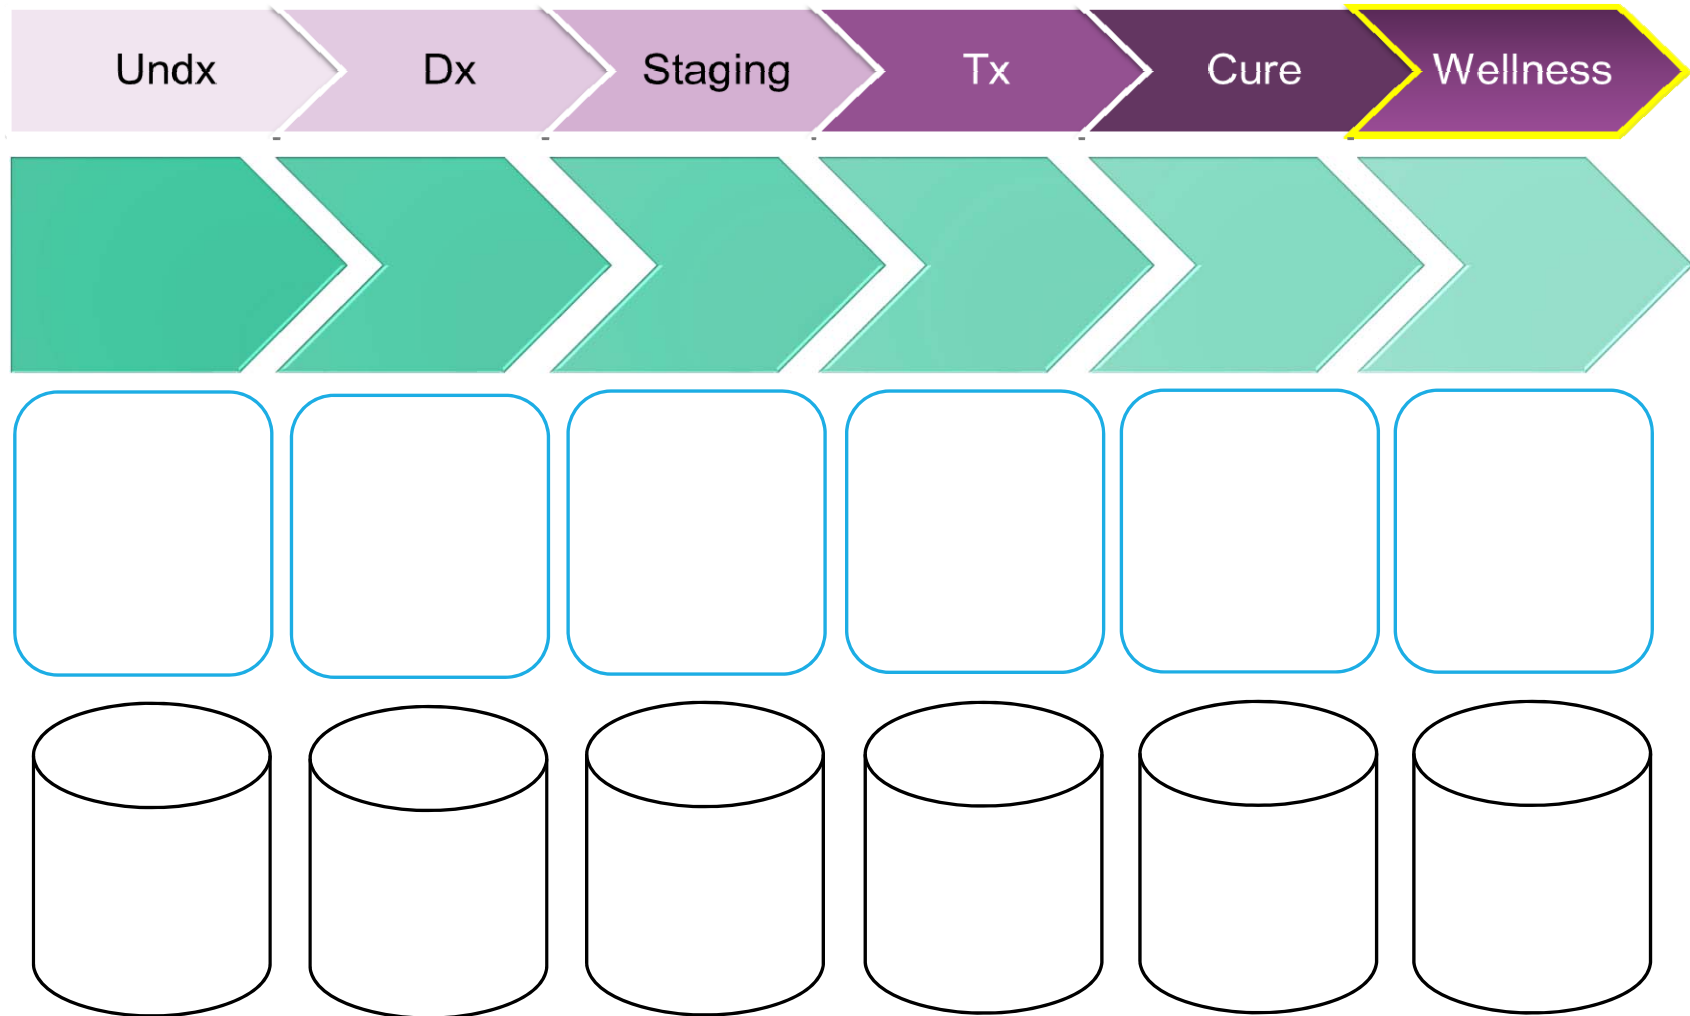

PROGRAM ASSESSMENT VISIONING TOOL

The Big Elimination Tribute Project